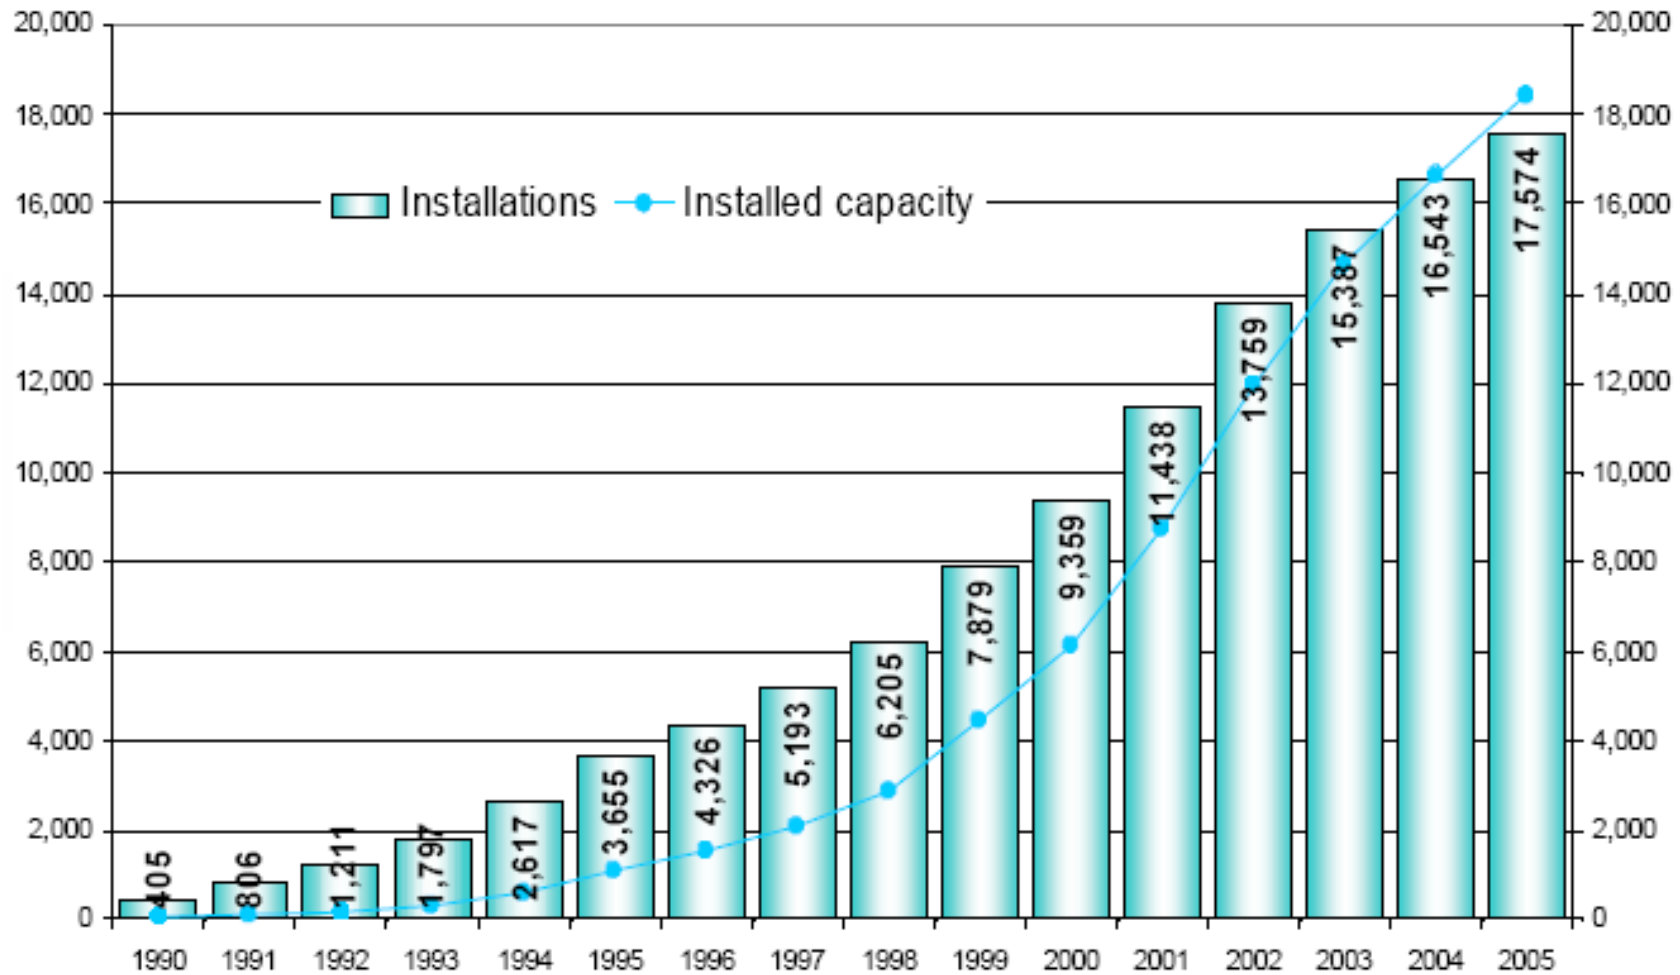

Number of wind turbine installations and total installed wind capacity in Germany, 1990 → 2005

S t t a W a G e M

S t t a W a G e M

source << www.wind-energie.de >>